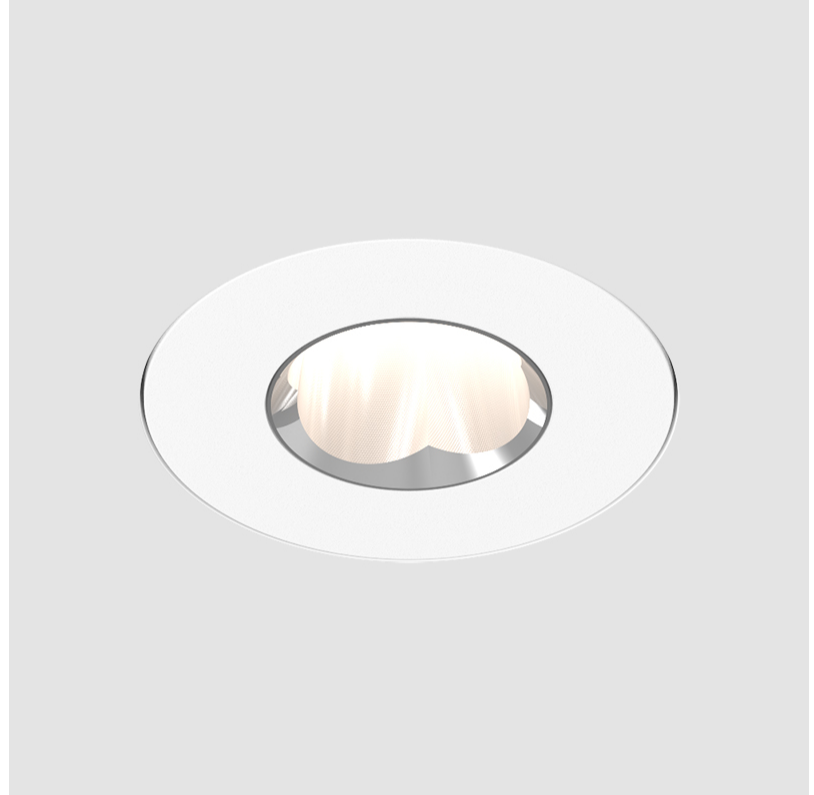

GENERAL

Series: Oiko Pro Round
Subseries: Oiko Pro Round Fixed
Brand: Prolicht
Division: Architectural
Mounting Type: Trimless
Mounting Location: Ceiling
Subcategory: Downlight

PHYSICAL

Shape: Round
Diameter (mm): 75
Diameter (in): 2 ¹⁵/₁₆
Height (mm): 65
Height (in): 2 ⁹/₁₆
Ceiling Thickness (mm): 10 / 12.5 / 15 / 25
Ceiling Thickness (in): 3/8 or 1/2 or 9/16 or 1
Min. Recessing Depth (mm): 70
Min. Recessing Depth (in): 2 ³/₄
Light Distribution: Direct
Diffuser: Lens Pack - Spread Lens / Linear Spread Lens / Honeycomb Louver
Fixture Finish: SSR / BKV / CWI / CRY / HAB / UFT / ITA / RUA / FTG / MYG / LOD / PUS / FRO / FUP / KIA / POP / BLS / SPG / MEY / GOH / GUM / CHC / COM / ABZ / JAG / OBR / MOS / ROR
Fixture Material: Aluminum Die Cast
Cut-out Measurements: 86mm / 2 11/16" Diameter

ELECTRICAL

Lamp Type: LED (Zhaga Standard)
Input Wattage (W): 14
Total Output Wattage (W): 12.7
Dimming: Dali Dimming
Driver Included: No
Driver Location: Recessed Housing
Driver Type: Constant Current - Universal (120Vac only for DALI driver)
Driver Class: Class 2
Input Voltage (V): 120 - 277
Constant Current (MA): 700

LED

Color Temperature (°K): 2700-6500 Tunable White
Max. Delivered Lumen (lm): 1129
Nominal Lumen (lm): 1460
CRI: >90 CRI
Lamp Life (hrs): 50000
Special LEDs offerings: Tunable White

OPTICAL

Reflector°: 36
Adjustability: Fixed

RATINGS AND CERTIFICATIONS

Certified By: Certified for North American Standards
IP rating: IP20